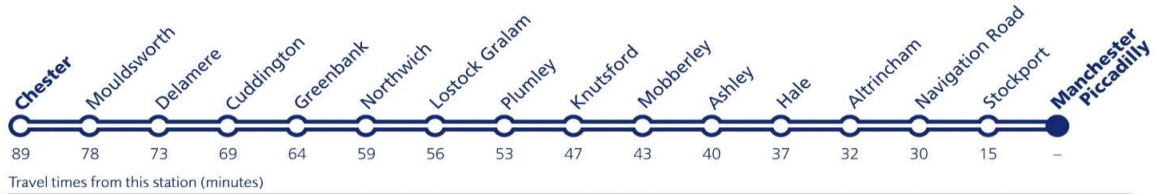

# Train times from Manchester Piccadilly

The Mid Cheshire Line

16 May 2021 to 11 December 2021

## Departure times from Manchester Piccadilly to Chester

<b>Mondays to Fridays</b>	<b>Saturdays</b>	<b>Sundays</b>
<b>0614</b>	<b>0614</b>	<b>0904</b>
<b>0708</b>	<b>0709</b>	<b>1100<sup>a</sup></b>
<b>0741</b>	<b>0740</b>	<b>1306</b>
<b>0840</b>	<b>0840</b>	<b>1506</b>
<b>0941</b>	<b>0941</b>	<b>1706</b>
<b>1040</b>	<b>1041</b>	<b>1906</b>
<b>1141</b>	<b>1141</b>	<b>2106</b>
<b>1241</b>	<b>1240</b>	
<b>1341</b>	<b>1341</b>	
<b>1440</b>	<b>1441</b>	
<b>1541</b>	<b>1541</b>	
<b>1640</b>	<b>1640</b>	
<b>1741</b>	<b>1741</b>	
<b>1841</b>	<b>1840</b>	
<b>1940</b>	<b>1941</b>	
<b>2040</b>	<b>2040</b>	
<b>2140</b>	<b>2137</b>	
<b>2242</b>	<b>2240</b>	
<b>2341</b>	<b>2340</b>	

**a - until 12 September - from 19 September departs 1 minute later**

(available on Manchester Piccadilly page of Community Rail Partnership website)

[www.midcheshirerail.org.uk/station/manchester-piccadilly](http://www.midcheshirerail.org.uk/station/manchester-piccadilly)