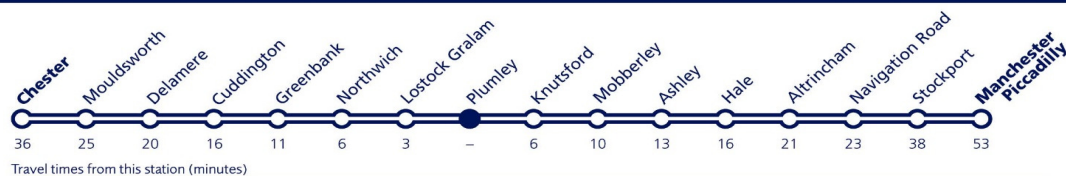

# Train times from Plumley

The Mid Cheshire Line

19 May to 14 December 2019

Departure times from Plumley to Manchester

Departure times from Plumley to Chester

Mondays to Fridays	Saturdays	Sundays	Mondays to Fridays	Saturdays	Sundays
0635	0635	0941	0659	0659	0956
0701a	0730	1135d	0756	0757	1149
0730	0839b	1338c	0828	0828	1354
0800a	0939	1543	0855	0929	1556
0839b	1039	1745	0929	1029	1753
0939	1139	1944c	1029	1131	1953
1039	1239	2138	1129	1229	2155
1139	1339		1228	1329	
1239	1439		1329	1434	
1339	1540		1429	1529	
1439	1639		1529	1636	
1539	1739		1629	1729	
1639	1839		1729	1829	
1739	1938		1755	1929	
1839	2038c		1829	2029	
1938	2138		1855	2129	
2038c	2239		1929	2229	
2140	2326		2029	2329	
2239			2130	0027	
2331			2229		
			2333		
			0027		

- a - to Stockport only - for Manchester Piccadilly change at Stockport
- b - also stops at Levenshulme
- c - also stops at Heaton Chapel and Levenshulme
- d - until 8 September - 3 minutes later & stops as c