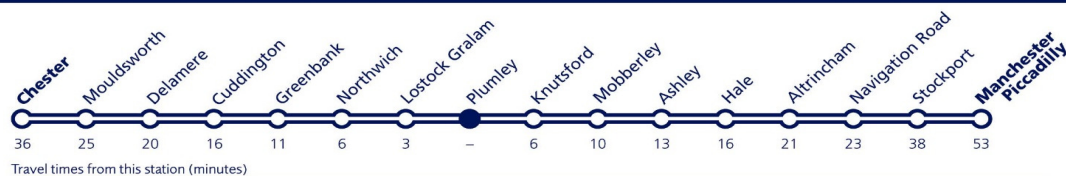

Train times from Plumley

The Mid Cheshire Line

from **20 May 2018** to **8 December 2018**

Departure times from Plumley to Manchester

Departure times from Plumley to Chester

Mondays to Fridays	Saturdays	Sundays	Mondays to Fridays	Saturdays	Sundays
0637	0637	0938b	0659	0659	0956
0700a	0730	1138d	0756	0757	1144
0730	0838	1338b	0828	0828	1354
0800a	0939	1543b	0855	0929	1556
0838b	1039	1745b	0929	1029	1753
0939	1139	1943b	1029	1134	1953
1039	1237	2138	1131	1229	2155
1139	1339		1229	1329	
1237	1439		1329	1434	
1339	1540		1429	1529	
1439	1639		1529	1636	
1540	1739		1629	1729	
1639	1839		1729	1829	
1739	1931		1755	1929	
1839	2038		1829	2029	
1938	2138		1855	2129	
2038c	2239		1929	2228	
2140	2327		2029	2329	
2239			2130	0027	
2327			2229		
			2331		
			0027		

a - to Stockport only - for Manchester Piccadilly change at Stockport

b - also stops at Levenshulme

c - also stops at Heaton Chapel and Levenshulme

d - also stops at Heaton Chapel and Levenshulme until 9 September