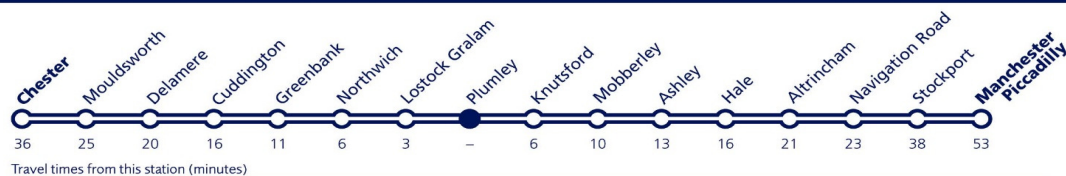

Train times from Plumley

The Mid Cheshire Line

9 December 2018 to 18 May 2019

Departure times from Plumley to Manchester

Departure times from Plumley to Chester

Mondays to Fridays	Saturdays	Sundays	Mondays to Fridays	Saturdays	Sundays
0637	0637	0938b	0659	0659	0956
0700a	0730	1138c	0756	0757	1144
0730	0839	1338b	0828	0828	1354
0800a	0939	1543b	0855	0929	1556
0839	1039	1745b	0929	1029	1753
0939	1139	1943b	1029	1134	1953
1039	1237	2138	1129	1229	2155
1139	1339		1229	1329	
1239	1439		1329	1434	
1339	1540		1429	1529	
1439	1639		1529	1636	
1540	1739		1629	1729	
1639	1839		1729	1829	
1739	1931		1755	1929	
1839	2038		1829	2029	
1938	2138		1855	2129	
2038	2239		1929	2228	
2140	2327		2029	2329	
2239			2130	0027	
2327			2229		
			2332d		
			0027		

- a - to Stockport only - for Manchester Piccadilly change at Stockport
- b - also stops at Heaton Chapel and Levenshulme
- c - also stops at Heaton Chapel and Levenshulme from 31 March
- d - one minute later on Fridays