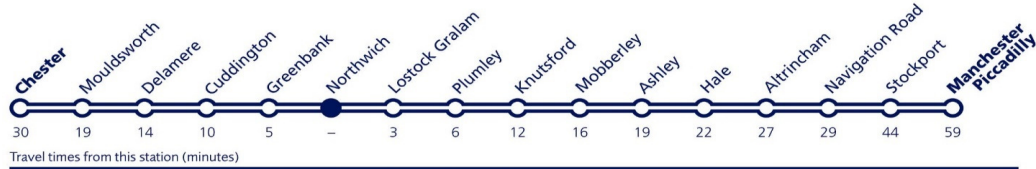

Train times from Northwich

The Mid Cheshire Line

19 May to 14 December 2019

Departure times from
Northwich to Manchester

Departure times from
Northwich to Chester

Mondays to Fridays	Saturdays	Sundays	Mondays to Fridays	Saturdays	Sundays
0628	0628	0935	0707	0707	1005
0653a	0723	1128d	0805	0805	1157
0623	0833b	1331c	0836	0836	1402
0752a	0933	1536	0903	0937	1605
0833b	1033	1738	0937	1037	1802
0933	1133	1937c	1037	1139	2002
1033	1233	2131	1137	1237	2203
1133	1333		1236	1337	
1233	1433		1337	1441	
1333	1534		1437	1537	
1433	1633		1537	1644	
1533	1733		1637	1737	
1633	1833		1737	1837	
1733	1932		1803	1937	
1833	2032c		1837	2037	
1932	2132		1903	2137	
2032c	2233		1937	2237	
2133	2320		2037	2337	
2233			2138	0035	
2325			2237		
			2341		
			0035		

a - to Stockport only - for Manchester Piccadilly change at Stockport

b - also stops at Levenshulme

c - also stops at Heaton Chapel and Levenshulme

d - until 8 September - 3 minutes later & stops as c

(available on Northwich page of Community Rail Partnership website)

www.midcheshirerail.org.uk/station/northwich