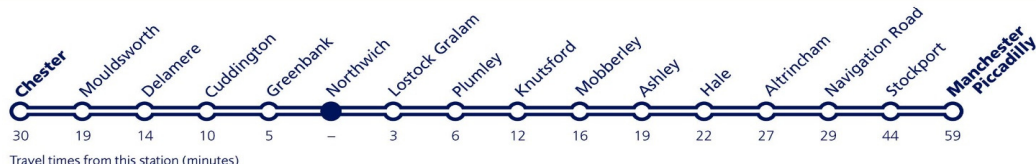

Train times from Northwich

The Mid Cheshire Line

from **20 May 2018** to **8 December 2018**

Departure times from
Northwich to Manchester

Departure times from
Northwich to Chester

Mondays to Fridays	Saturdays	Sundays	Mondays to Fridays	Saturdays	Sundays
0630	0630	0931b	0707	0707	1005
0653a	0723	1131d	0805	0806	1152
0623	0831	1331b	0837	0837	1402
0752a	0933	1536b	0903	0937	1605
0831b	1033	1738b	0937	1037	1802
0933	1133	1936b	1037	1142	2002
1033	1230	2131	1139	1237	2203
1133	1333		1237	1337	
1230	1433		1337	1441	
1333	1534		1437	1537	
1433	1633		1537	1644	
1534	1733		1637	1737	
1633	1833		1737	1837	
1733	1924		1803	1937	
1833	2032		1837	2037	
1932	2132		1903	2137	
2032c	2232		1937	2236	
2133	2320		2037	2337	
2233			2138	0035	
2320			2237		
			2339		
			0035		

a - to Stockport only - for Manchester Piccadilly change at Stockport

b - also stops at Levenshulme

c - also stops at Heaton Chapel and Levenshulme

d - also stops at Heaton Chapel and Levenshulme until 9 September