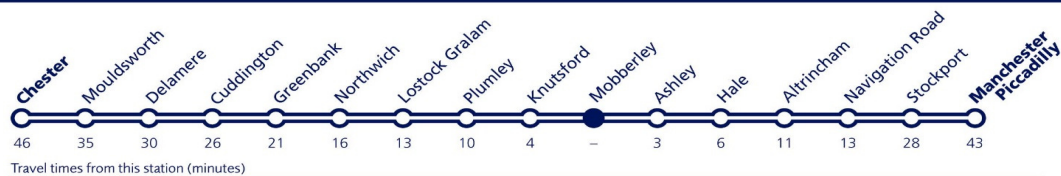

Train times from Moberley

The Mid Cheshire Line

9 December 2018 to 18 May 2019

Departure times from Moberley to Manchester

Departure times from Moberley to Chester

Mondays to Fridays	Saturdays	Sundays	Mondays to Fridays	Saturdays	Sundays
0647	0647	0948b	0650	0650	0947
0710a	0740	1148c	0747	0748	1134
0740	0849	1348b	0819	0819	1344
0810a	0949	1553b	0846	0920	1547
0849	1049	1754b	0920	1020	1744
0949	1149	1953b	1020	1125	1944
1049	1248	2148	1120	1220	2145
1149	1349		1220	1320	
1249	1449		1320	1424	
1349	1550		1420	1520	
1449	1649		1520	1626	
1550	1749		1620	1720	
1649	1849		1720	1820	
1749	1941		1746	1919	
1849	2048		1819	2020	
1948	2148		1846	2119	
2048	2248		1919	2218	
2150	2337		2020	2319	
2249			2121	0018	
2337			2219		
			2323d		
			0018		

a - to Stockport only - for Manchester Piccadilly change at Stockport

b - also stops at Heaton Chapel and Levenshulme

c - also stops at Heaton Chapel and Levenshulme from 31 March

d - one minute later on Fridays