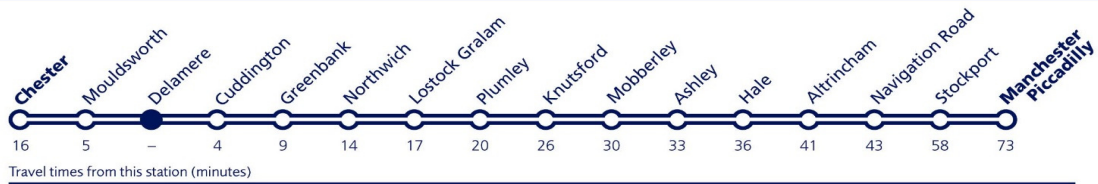

Train times from Delamere

The Mid Cheshire Line

9 December 2018 to 18 May 2019

Departure times from
Delamere to Manchester

Departure times from
Delamere to Chester

Mondays to Fridays	Saturdays	Sundays	Mondays to Fridays	Saturdays	Sundays
0615	0615	0916b	0723	0723	1020
0638a	0708	1116c	0820	0821	1208
0708	0818	1316b	0852	0852	1418
0737a	0918	1521b	0919	0953	1620
0818	1018	1723b	0953	1053	1817
0918	1118	1921b	1053	1158	2017
1018	1212	2116	1153	1253	2219
1118	1318		1253	1353	
1218	1418		1353	1456	
1318	1519		1453	1553	
1418	1618		1553	1700	
1519	1718		1653	1753	
1618	1818		1753	1853	
1718	1909		1818	1952	
1818	2017		1852	2052	
1917	2117		1919	2152	
2017	2217		1952	2251	
2119	2305		2052	2352	
2218			2153	0050	
2305			2252		
			2354d		
			0050		

a - to Stockport only - for Manchester Piccadilly change at Stockport

b - also stops at Heaton Chapel and Levenshulme

c - also stops at Heaton Chapel and Levenshulme from 31 March

d - one minute later on Fridays