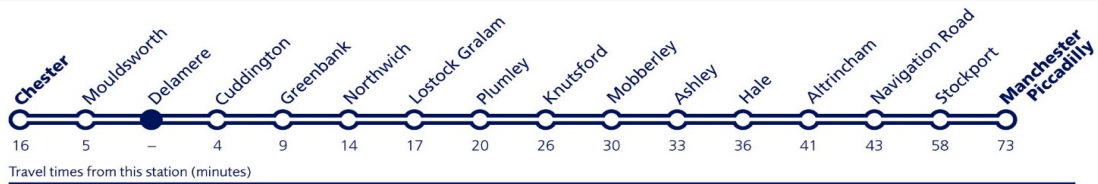

# Train times from Delamere

The Mid Cheshire Line

19 May to 14 December 2019

Departure times from  
Delamere to Manchester

Departure times from  
Delamere to Chester

<b>Mondays to Fridays</b>	<b>Saturdays</b>	<b>Sundays</b>	<b>Mondays to Fridays</b>	<b>Saturdays</b>	<b>Sundays</b>
0613	0613	0920	0723	0723	1020
0638a	0708	1113d	0820	0820	1213
0708	0818b	1316c	0851	0851	1418
0737a	0918	1521	0919	0953	1620
0818b	1018	1723	0953	1053	1817
0918	1118	1922c	1053	1153	2017
1018	1218	2116	1153	1253	2219
1118	1318		1252	1353	
1218	1418		1353	1456	
1318	1519		1453	1553	
1418	1618		1553	1700	
1518	1718		1653	1753	
1618	1818		1753	1852	
1718	1917		1819	1952	
1818	2017c		1852	2052	
1917	2117		1919	2152	
2017c	2218		1952	2252	
2119	2305		2052	2352	
2218			2153	0050	
2310			2252		
			2356		
			0050		

a - to Stockport only - for Manchester Piccadilly change at Stockport

b - also stops at Levenshulme

c - also stops at Heaton Chapel and Levenshulme

d - until 8 September - 3 minutes later & stops as c

(available on Delamere page of Community Rail Partnership website)