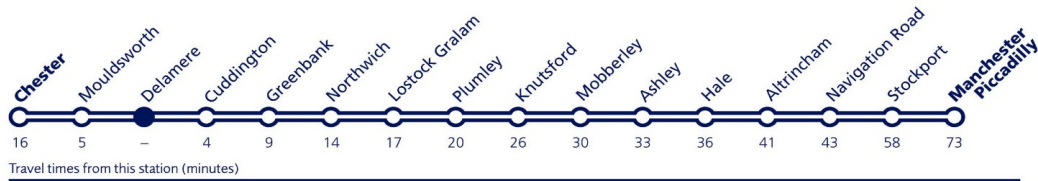

Train times from Delamere

The Mid Cheshire Line

from **20 May 2018** to **8 December 2018**

Departure times from
Delamere to Manchester

Departure times from
Delamere to Chester

Mondays to Fridays	Saturdays	Sundays	Mondays to Fridays	Saturdays	Sundays
0615	0615	0916b	0723	0723	1020
0638a	0708	1116d	0820	0821	1208
0708	0816	1316b	0852	0852	1418
0737a	0918	1521b	0919	0953	1620
0816b	1018	1723b	0953	1053	1817
0918	1118	1921b	1053	1158	2017
1018	1212	2116	1155	1253	2219
1118	1318		1253	1353	
1212	1418		1353	1456	
1318	1519		1453	1553	
1418	1618		1553	1700	
1519	1718		1653	1753	
1618	1818		1753	1853	
1718	1909		1818	1952	
1818	2017		1852	2052	
1917	2117		1919	2152	
2017c	2217		1952	2251	
2119	2305		2052	2352	
2218			2153	0050	
2305			2252		
			2354		
			0050		

- a - to Stockport only - for Manchester Piccadilly change at Stockport
- b - also stops at Levenshulme
- c - also stops at Heaton Chapel and Levenshulme
- d - also stops at Heaton Chapel and Levenshulme until 9 September

(available on Delamere page of Community Rail Partnership website)

www.midcheshirerail.org.uk/station/delamere