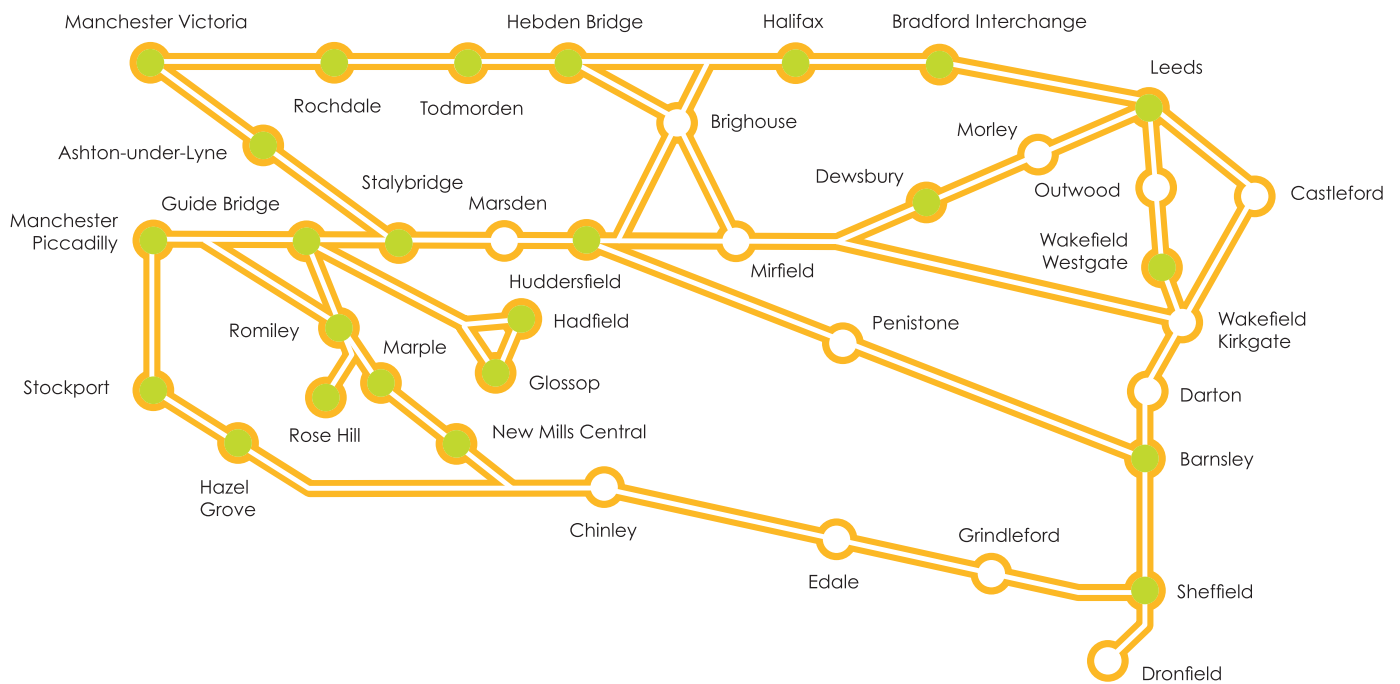

South Pennines Day Ranger route map

 **Staffed stations**

- not all stations are shown on the map
- valid on all train operating companies' services on the map shown with the exception of Grand Central.