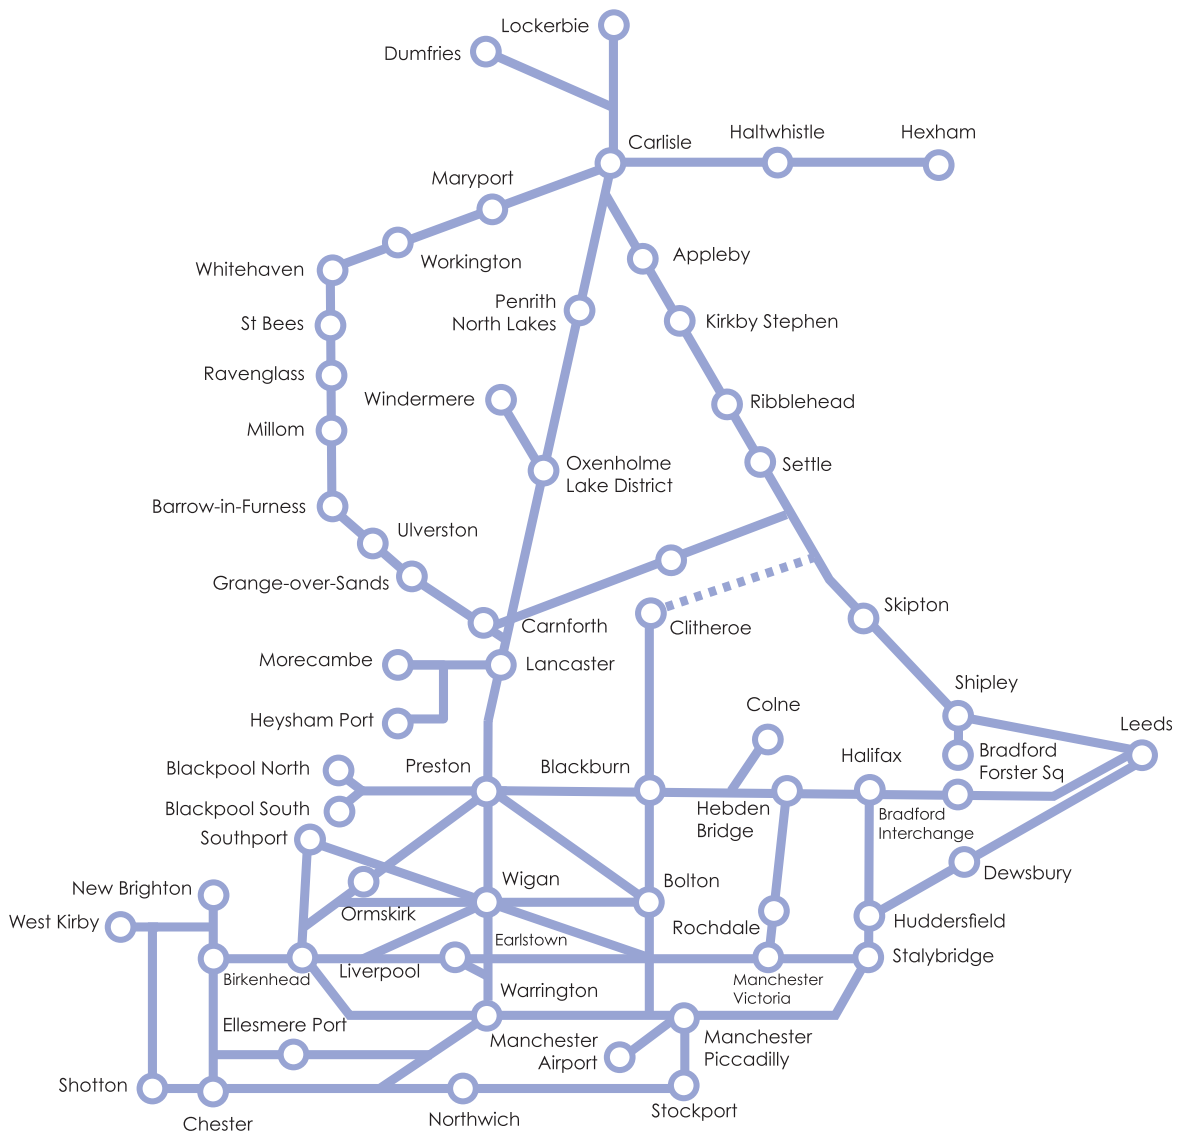

North West Rover route map

— Railway line
- - - Limited service

- not all stations are shown on the map
- valid on all train operating companies' services on the map with shown with the exception of Grand Central.