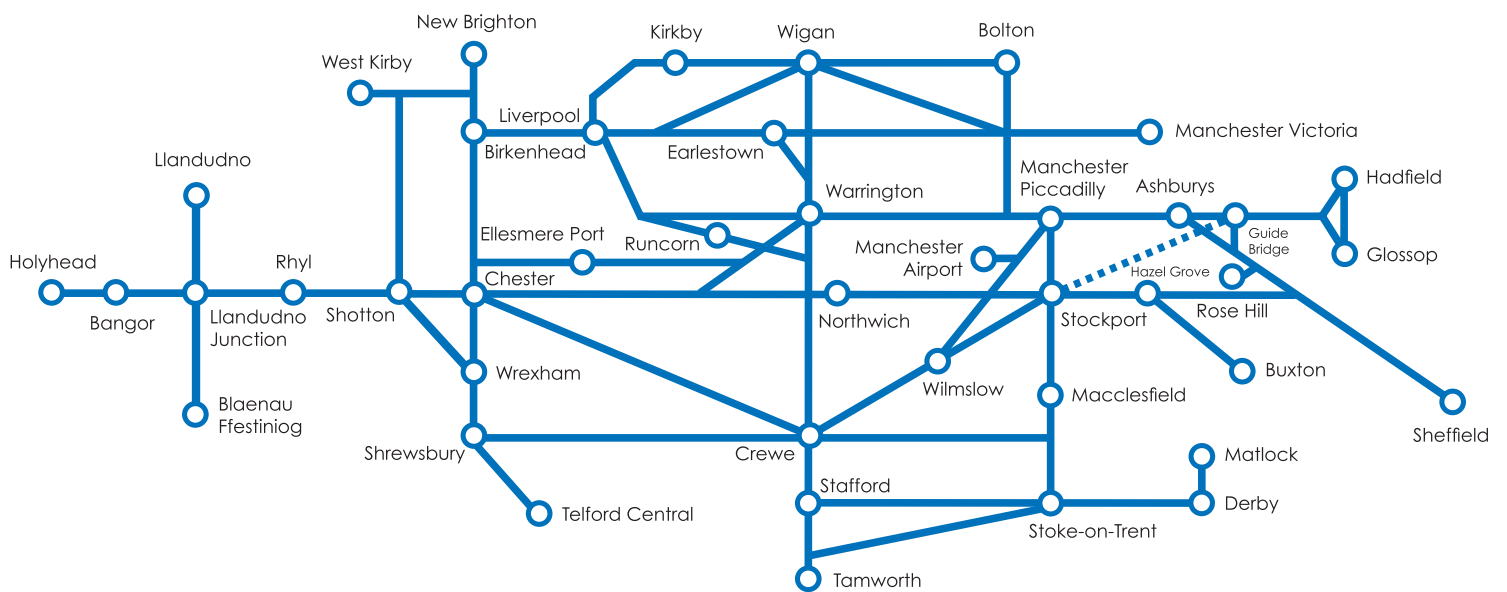

Coast and Peaks Rover route map

— Railway line
- - - - Limited service

- not all stations are shown on the map
- valid on all train operating companies' services on the map shown.

Valid from 2 January 2013