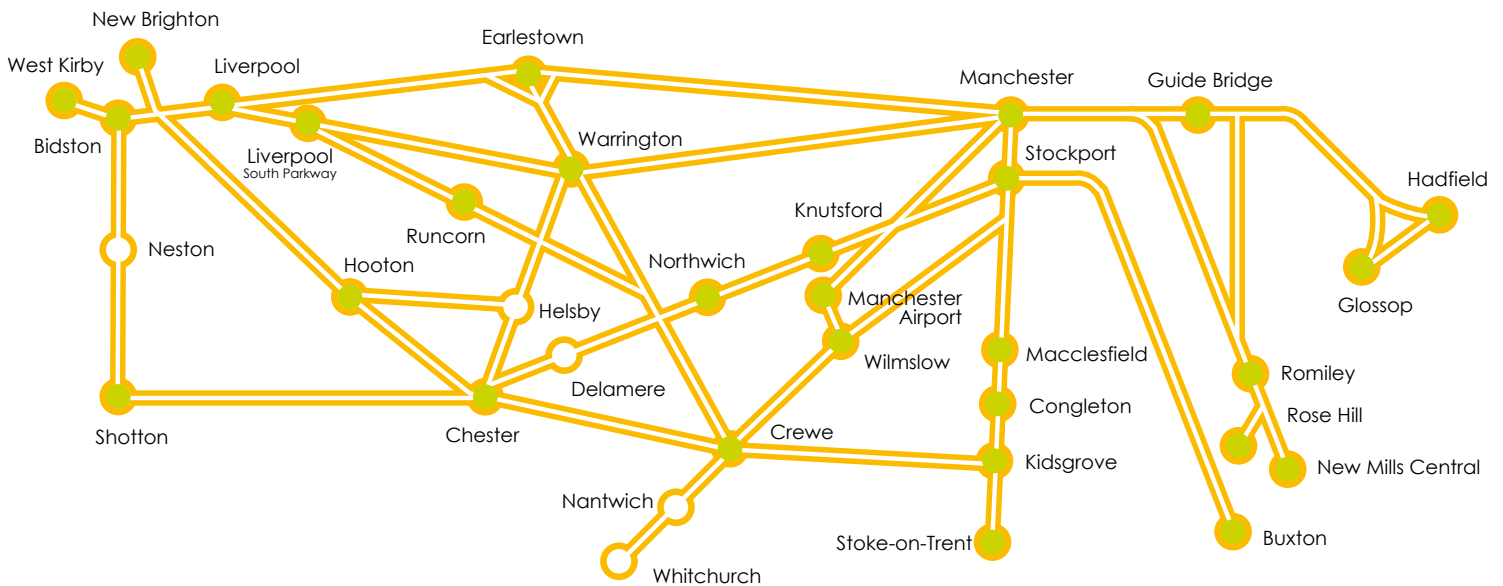

# Cheshire Day Ranger route map

 **Staffed stations**

- not all stations are shown on the map
- valid on all train operating companies' services on the map shown

Valid from 2 January 2012